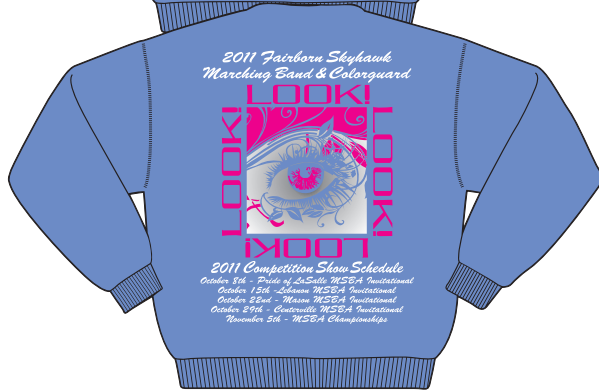

# FAIRBORN

*Marching Band and Colorguard*

Back Imprint

Your choice of columbia hoodie, crew neck sweatshirt, or long-sleeve tee with FHS LOOK! imprint.

	S	M	L	XL	2X	3X	4X	5X	TOTAL
					ADD \$3.00 FOR SIZES 2X THROUGH 5X				
Ultra Blend Heavyweight Hoodie \$26.00									
50/50 Ultra Blend Crew Neck \$19.00									
Long Sleeve Tee \$16.00									